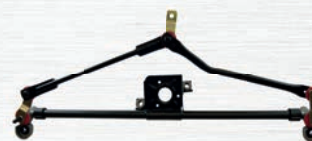

Ref-No.: 81.62641.6067

Type:
TGA, TGL, TGM

Details:
Fitting position: driver side

05.53.019 Fitting position:
co-driver side

Wiper Linkage

05.58.075

Ref-No.: 81.26411.6118

Type:
TGA, TGL, TGM, TGS