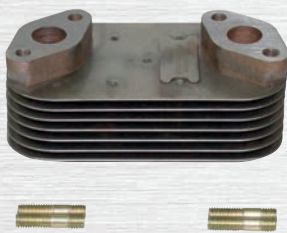

Oil Cooler, engine oil

05.18.008

Ref-No.: 51.05601.0107

Engine:
D 0824, 0826, 0834, 0836
Type:
CLA, EL, EM, FOCL, G 90,
HOCL, L 2000, LC, Lion's City,
M 2000 L, M 2000 M, M 90, NG,
NL, NM, NÜ, SL II, SM, SÜ, TGA,
TGL, TGM, Airliner, Centroliner,
Jetliner, Sportliner