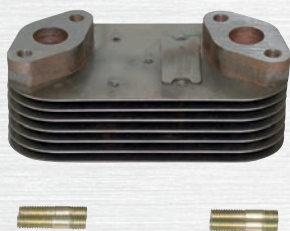

Oil Cooler, engine oil

05.18.008

Ref-No.: 51.05601.0107

Engine:
D 0824, 0826, 0834, 0836
Type:
CLA, EL, EM, FOCL, G 90,
HOCL, L 2000, LC, Lion's City,
M 2000 L, M 2000 M, M 90, NG,
NL, NM, NÜ, SL II, SM, SÜ, TGA,
TGL, TGM, Airliner, Centroliner,
Jetliner, Sportliner