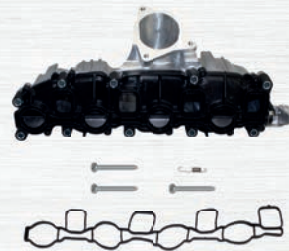

## Tensioner Pulley, timing belt

07.12.013

Ref-No.: 059 109 243 N

**Engine:**  
2.7, 3.0, 4.2TDI

**Type:**  
A4 (8EC, 8ED, 8HE) B7, A4 (8K2, 8K5, 8KH) B8, A5 (8F3, 8F7, 8TA, 8T3), A6 (4F2, 4F5, 4FH) C6, A8 (4E2, 4E8, 4H2, 4H8, 4HC, 4HL), Q5 (8RB), Q7 (4LB)

## Timing Chain

07.12.126

Ref-No.: 06E 109 465 AS

**Engine:**  
2.8, 3.2, 4.2, 5.2 FSI, 2.5, 3.0, 4.0TFSI

**Type:**  
A4 (8K2, 8K5) B8, A5 (8T3, 8F7, 8TA), A6 (4F2, 4F5, 4FH, 4GH) C6, A6 (4G2, 4G5, 4GC, 4GD) C7, A7 (4GA, 4GF), A8 (4E2, 4E8, 4H2, 4H8, 4HC, 4HL), Q5 (8RB), Q7 (4LB), R8 (422, 423, 427, 429)

**07.12.128** for camshaft, middle  
**07.12.129** for camshaft left

## Fitting, intake manifold

07.14.259

Ref-No.: 03L 129 711 E

**Engine:**  
2.0TDI

**Type:**  
A3 (8P1, 8P7, 8PA), A4 (8K2, 8K5, 8KH, B8), A5 (8T3, 8F7), A6 (4F2, 4F5, C6), Q5 (8RB), TT (8J3)

**07.14.260** Fitting, intake manifold  
**07.14.261** Fitting, intake manifold