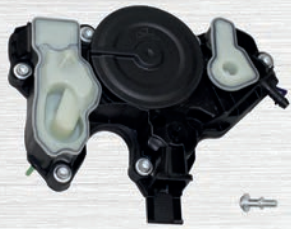

## Oil Trap, crankcase breather

07.10.109

Ref-No.: 06K 103 495 BL

**Engine:**  
1.8, 2.0TFSI

**Type:**  
A1 (8X1, 8XK, 8XA, 8XF), A3 (8V1, 8V7, 8VE, 8VK, 8VM, 8VS, 8VA, 8VF), A4 (8K2, 8K5, 8KH) B8, A4 (8W2, 8W5) B9, A5 (8T3, 8F7, 8TA), A6 (4G2, 4G5, 4GC, 4GD) C7, A7 (4GA, 4GF), Q5 (8RB), TT (FV3, FV9, FVP, FVR)

## Tensioner Pulley, timing belt

07.12.013

Ref-No.: 059 109 243 N

**Engine:**  
2.7, 3.0, 4.2TDI

**Type:**  
A4 (8EC, 8ED, 8HE) B7, A4 (8K2, 8K5, 8KH) B8, A5 (8F3, 8F7, 8TA, 8T3), A6 (4F2, 4F5, 4FH) C6, A8 (4E2, 4E8, 4H2, 4H8, 4HC, 4HL), Q5 (8RB), Q7 (4LB)

## Stub Axle, wheel suspension

07.31.284

Ref-No.: 8K0 407 253 AB

**Type:**  
A4 (8K2, 8K5, 8KH) B8),  
Q5 (8RB)

**Details:**  
Fitting position: front axle left

**07.31.285** Fitting position:  
front axle right