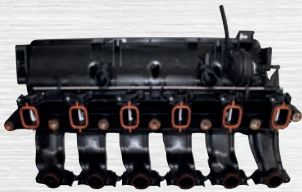

BMW HIGHLIGHTS

Control Valve, air intake

08.10.177

Ref-No.: 11 61 7 560 538

Engine:
N 51 - 53

Type:
E 60, 61, 63 - 67, 70, 81 - 93
F 01 - 04, 10, 11, 25

08.10.178 Control Valve,
air intake

Hose, crankcase breather

08.10.199

Ref-No.: 11 12 7 584 128

Engine:
N 54, 55

Type:
E 70 - 72, 82, 88, 90 - 93
F 06, 07, 10 - 13, 15, 16, 25, 26,
85, 86

Fitting, intake manifold

08.14.065

Ref-No.: 11 61 7 800 585

Engine:
M 57

Type:
E 53, 60, 61, 63, 64, 70 - 72, 83,
90 - 93

Pressure converter, turbocharger

08.16.021

Ref-No.: 11 74 7 626 351

Engine:
N 20, 26, 54, 55, 63, 74
S 63

Type:
E 70 - 72, 82, 84, 88 - 93
F 01 - 04, 06, 07, 10 - 13, 15, 16,
20, 22, 25, 26, 30 - 34, 36, 80,
82, 83, 85 - 87