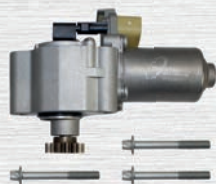

Ref-No.: 64 11 6 910 544

Engine:
B 47
M 57

N 20, 47, 52, 54, 55, 57, 62, 63
S 63

Type:
E 53, 70 - 72
F 15, 16, 85, 86

Switch, four wheel drive

08.26.003

Ref-No.: 27 10 7 546 671

Type:
E 60, 61, 90 - 92